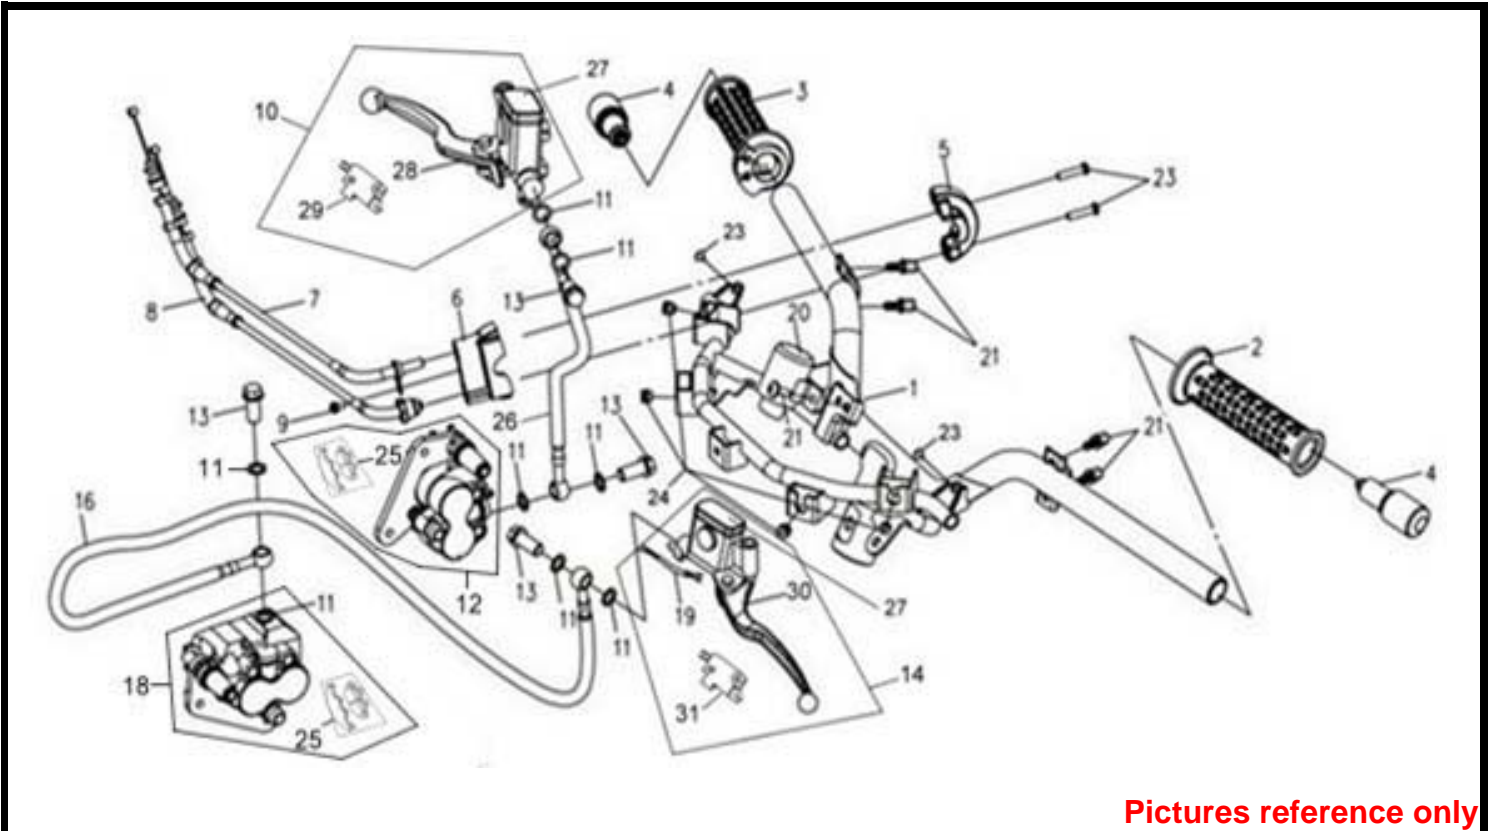

Pictures reference only

PARTS NUMBER		DESCRIPTION	QTY	EFFECTIVE DATE	
1	53100-LEA-000	HANDLE STRG.COMP	1		
2	53166-H85-000	L HANDLE GRIP BK-004U	1		
3	53140-HMA-900	THROT GRIP COMP	1		
4	53104-N02-000	HANDLE PIPE WT. ASSY.	2		
4-1	53106-N02-000	HANDLE WEIGHT RUBBER	2		
4-2	90118-N02-000	HNDL. WT. BOLT	2		
5	53168-LEA-000	THROT.UP.HOUSING	1		
6	53167-LEA-000	THROT.UND.HOUSING	1		
7	17910-HMA-000	THROTTLE CABLE A	1		
8	17920-HMA-000	THROTTLE CABLE B	1		
9	93891-05012-07	WASHER SCREW 5X12	1		
10	45500-LEA-000	FR MASTER CYLINDER ASSY	1		
11	90545-M9Q-000	OIL BOLT WASHER	8		
12	45100-LEA-000-SO	FR.CALIPER ASSY(S-421S)	1		
12	45100-LEA-010-SO	FR.CALIPER ASSY(S-421S)	1	2010/12/21	N
12	45100-LEA-010-RY	FR.CALIPER ASSY R-100C	1		
13	90145-M9Q-000	OIL BOLT 10X22	4		
14	43500-LEA-000	RR MASTER CYLINDER ASSY	1		

Pictures reference only

PARTS NUMBER	DESCRIPTION	QTY	EFFECTIVE DATE	
16 43126-LEA-000	RR BRAKE HOSE B COMP	1		
18 43100-LEA-000-SO	RR.CALIPER ASSY(S-421S)	1		
18 43100-LEA-010-SO	RR.CALIPER ASSY(S-421S)	1	2010/12/21	N
18 43100-LEA-010-RY	RR.CALIPER ASSY R-100C	1		
19 32106-H9A-000	SUB. HARNESS	1		
20 38301-RFA-000	WINKER RELAY COMP	1		
21 90119-HMA-000	SCREW WASHER 5X18	1		
23 93500-05022-00	SCREW PAN 5X22	2		
24 93903-25280	TAPPING SCREW 5X12	2		
25 45105-LEA-010-A	PAD COMP	2		
26 45126-LEA-000	FR. BRAKE HOSE COMP	1		
27 43502-LEA-000	FF./FR.BRAKE M/C LID	2		
28 53175-LEA-000	R.STEERING HANDLE LEVER	1		
29 35342-A3B-000	FR. STOP SW.	1		
30 53178-LEA-000	L. STRG HANDLE LEVER	1		
31 35350-LEA-000	RR. STOP SW.	1		