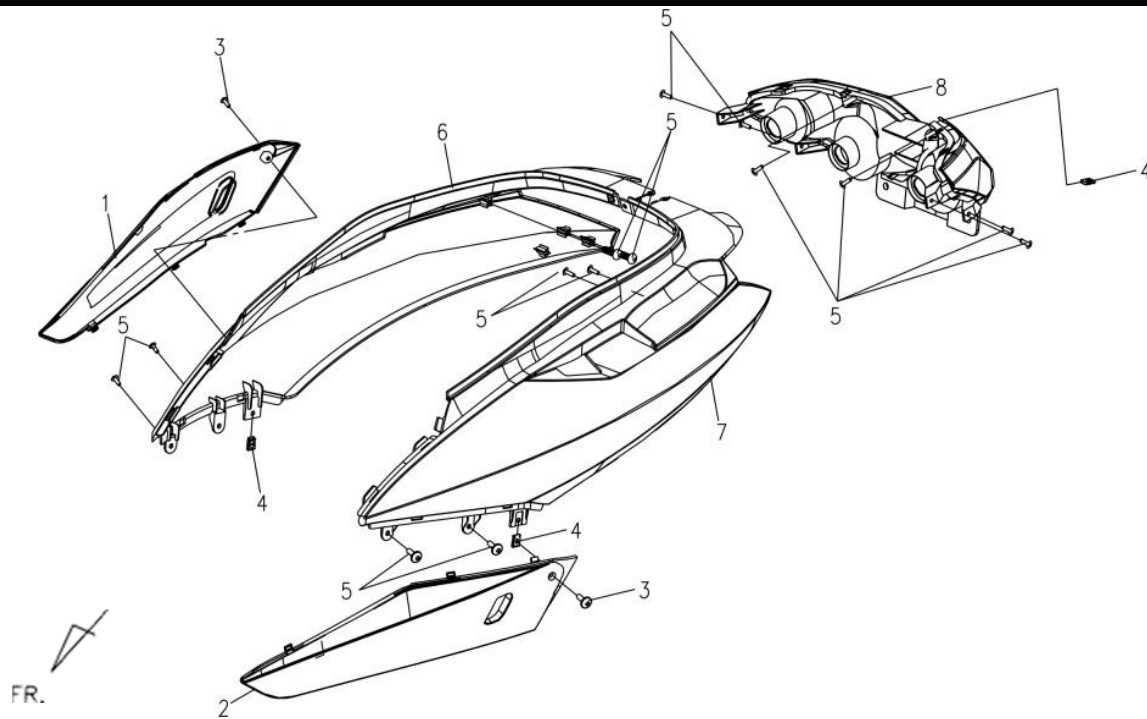

Pictures reference only

PARTS NUMBER	DESCRIPTION	QTY	EFFECTIVE DATE
1 64313-LEA-000-QZ	R.SIDE GARNISH(S-421S-D)	1	
1 64313-LEA-000-KB	R.SIDE GARNISH BK-001C	1	
2 64314-LEA-000-QZ	L.SIDE GARNISH(S-421S-D)	1	
2 64314-LEA-000-KB	L.SIDE GARNISH BK-001C	1	
3 93404-06012-07	WASHER BOLT 6X12	2	
4 90308-X04-000	SPECIAL NUT 5MM	3	
5 93903-25220	TAPPING SCREW 5X12	10	
6 8350G-LEA-000-JZ	R.BODY COVER ASSY(BK-5395S-D)	1	
6-1 87127-LEA-000	BODY COVER EMBLEM(CITYCOM 300i)	1	
6 8350G-LEA-000-FQZ	R.BODY COVER ASSY(BU-289S-D)	1	
6-1 87127-LEA-000	BODY COVER EMBLEM(CITYCOM 300i)	1	
6 8350G-LEA-000-IGZ	R.BODY COVER ASSY(GY-419S-D)	1	
6-1 87127-LEA-000	BODY COVER EMBLEM(CITYCOM 300i)	1	
6 8350G-LEA-000-QZ	R.BODY COVER ASSY(S-421S-D)	1	
6-1 87127-LEA-000	BODY COVER EMBLEM(CITYCOM 300i)	1	
6 8350G-LEA-000-IL	R BODY COVER ASSY GY-7450U	1	
6-1 87127-LEA-000	BODY COVER EMBLEM(CITYCOM 300i)	1	
6 8350G-LEA-000-RT	R BODY COVER ASSY R-010CA	1	
6-1 87127-LEA-000	BODY COVER EMBLEM(CITYCOM 300i)	1	
7 8360G-LEA-000-JZ	L.BODY COVER ASSY(BK-5395S-D)	1	
7-1 87127-LEA-000	BODY COVER EMBLEM(CITYCOM 300i)	1	
7 8360G-LEA-000-FQZ	L.BODY COVER ASSY(BU-289S-D)	1	

Pictures reference only

PARTS NUMBER	DESCRIPTION	QTY	EFFECTIVE DATE
7-1 87127-LEA-000	BODY COVER EMBLEM(CITYCOM 300i)	1	
7 8360G-LEA-000-IGZ	L.BODY COVER ASSY(GY-419S-D)	1	
7-1 87127-LEA-000	BODY COVER EMBLEM(CITYCOM 300i)	1	
7 8360G-LEA-000-QZ	L.BODY COVER ASSY(S-421S-D)	1	
7-1 87127-LEA-000	BODY COVER EMBLEM(CITYCOM 300i)	1	
7 8360G-LEA-000-IL	L BODY COVER ASSY GY-7450U	1	
7-1 87127-LEA-000	BODY COVER EMBLEM(CITYCOM 300i)	1	
7 8360G-LEA-000-RT	L BODY COVER ASSY R-010CA	1	
7-1 87127-LEA-000	BODY COVER EMBLEM(CITYCOM 300i)	1	
8 33700-LEA-000	RR.COMB LIGHT ASSY	1	
8-1 34906-LEA-000	BULB TALL & STOP	1	
8-2 34905-RCA-000	WINKER BULB	2	