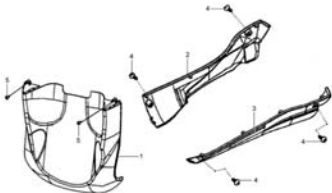

CONTENTS—FRAME GROUP

F01
HANDLE STRG.&HANDLE COVER

F02
FR. BRAKE ASSY

F03
SPEEDOMETER & BACK MIRROR

F04
RADIATOR MOUNT

F05
FR. COVER & FR. COVER

F06
FR. CUSHION ASSY&FR. FENDER

F07
FR. CAST WHEEL

F08
INNER BOX & FLOOR PANEL

F09
FUEL TANK

F10
FR. UNDER SPOILER & SIDE COVER

F11
FRAME BODY

F12
MAIN STAND & RR. FORK