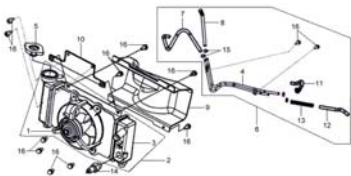

CONTENTS—FRAME GROUP

F01
HANDLE STRG.&HANDLE COVER

F02
FR. BRAKE ASSY

F03
SPEEDOMETER & BACK MIRROR

F04
RADIATOR MOUNT

F05
FR. COVER & FR. COVER

F06
FR. CUSHION ASSY&FR. FENDER

F07
FR. CAST WHEEL

F08
INNER BOX & FLOOR PANEL

F09
FUEL TANK

F10
FR. UNDER SPOILER & SIDE COVER

F11
FRAME BODY

F12
MAIN STAND & RR. FORK