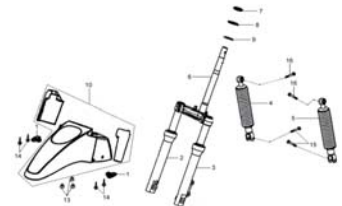

CONTENTS—FRAME GROUP

F01
HANDLE STRG.&HANDLE COVER

F02
FR. BRAKE ASSY

F03
SPEEDOMETER & BACK MIRROR

F04
RADIATOR MOUNT

F05
FR. COVER & FR. COVER

F06
FR. CUSHION ASSY&FR. FENDER

F07
FR. CAST WHEEL

F08
INNER BOX & FLOOR PANEL

F09
FUEL TANK

F10
FR. UNDER SPOILER & SIDE COVER

F11
FRAME BODY

F12
MAIN STAND & RR. FORK