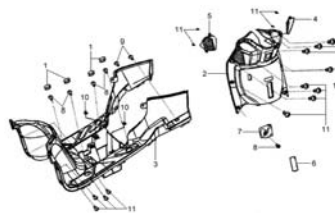

CONTENTS—FRAME GROUP

F01
HANDLE STRG.&HANDLE COVER

F02
FR. BRAKE ASSY

F03
SPEEDOMETER & BACK MIRROR

F04
RADIATOR MOUNT

F05
FR. COVER & FR. COVER

F06
FR. CUSHION ASSY&FR. FENDER

F07
FR. CAST WHEEL

F08
INNER BOX & FLOOR PANEL

F09
FUEL TANK

F10
FR. UNDER SPOILER & SIDE COVER

F11
FRAME BODY

F12
MAIN STAND & RR. FORK