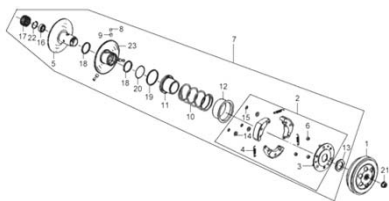

CONTENTS—ENGINE GROUP 1

2005/06

E01 SHROUD ASSY

E02 CYLINDER HEAD

E03 CAM SHAFT & CYL. HEAD L. SIDE COVER

E04 R CRANK CASE & OIL PUMP ASSY

E05 CYLINDER

E06 R. CRANK CASE COVER

E07 AC GEN. ASSY

E08 L. CRANK CASE COVER

E09 MOVABLE DRIVE FACE ASS'Y

E10 DRIVEN PULLEY ASS'Y

E11 MISSION CASE & DRIVE SHAFT

E12 L. CRANK CASE