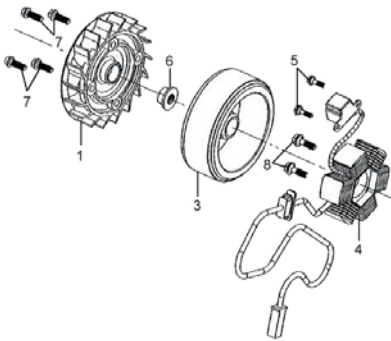

CONTENTS—ENGINE GROUP 1

2005/06

E01 SHROUD ASSY

E02 CYLINDER HEAD

E03 CAM SHAFT & CYL. HEAD L. SIDE COVER

E04 R CRANK CASE & OIL PUMP ASSY

E05 CYLINDER

E06 R. CRANK CASE COVER

E07 AC GEN. ASSY

E08 L. CRANK CASE COVER

E09 MOVABLE DRIVE FACE ASS'Y

E10 DRIVEN PULLEY ASS'Y

E11 MISSION CASE & DRIVE SHAFT

E12 L. CRANK CASE