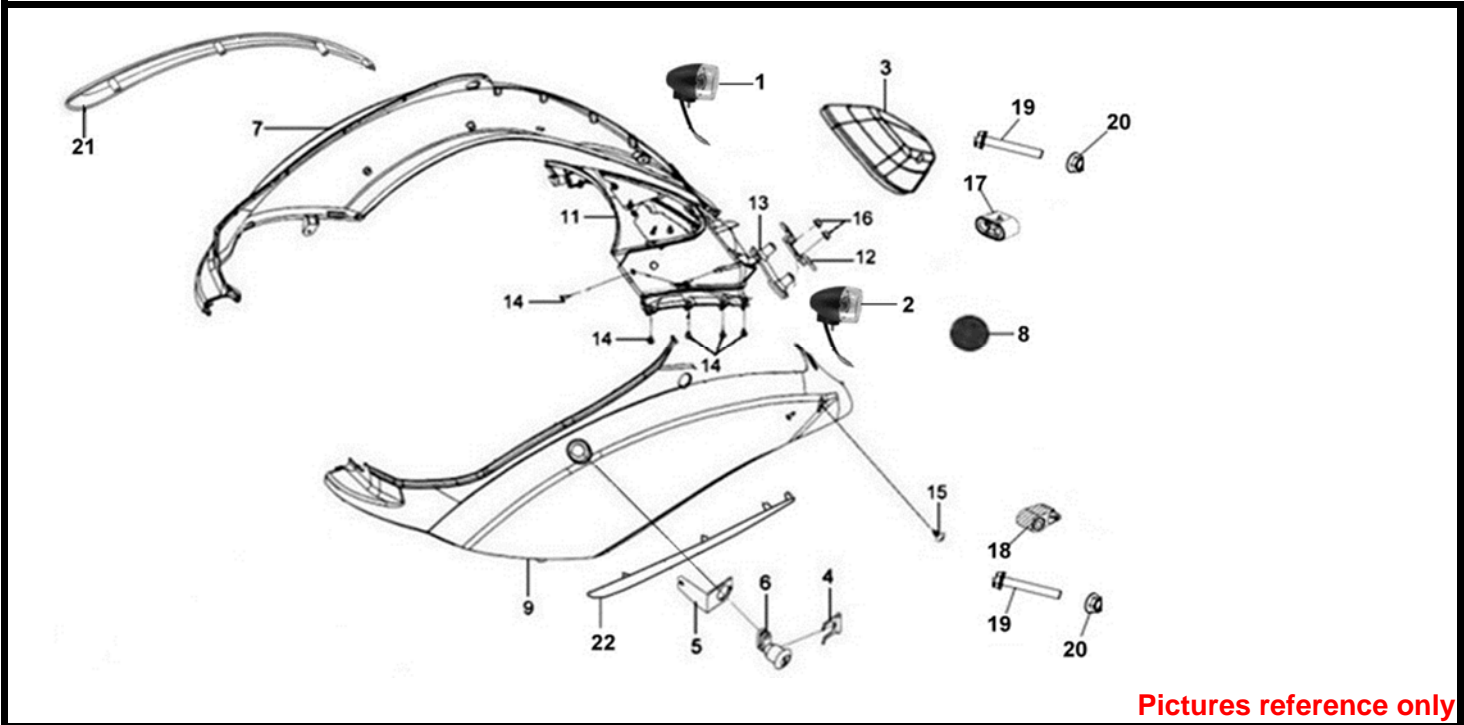

Pictures reference only

PARTS NUMBER	DESCRIPTION	QTY	EFFECTIVE DATE
8 33742-F3H-000	SIDE REFLEX REFLECTOR	2	
9 8360G-A7A-000-SO	L.BODY COVER ASSY S-421S	1	
9 8360G-A7A-000-ZJ	L.BODY COVER ASSY RY-151CP	1	
9-1 87125-A7A-000	BODY COVER STRIPE	1	
9 8360G-A7A-600-QC	L.BODY COVER ASSY(BR-7529S/WH-009U)	1	
9 8360G-A7A-600-QF	L.BODY COVER ASSY (RY151CP/WH-009U)	1	
9-2 87128-A7A-600	BODY COVER STRIPE	1	
9 8360G-A7A-600-QA	L BODY COVER ASSY. WH-011S	1	
9-1 87128-A7A-600	BODY COVER STRIPE	1	
9 8360G-A7A-600-ZJ	L.BODY COVER ASSY RY-151CP	1	
9-1 87128-A7A-600	BODY COVER STRIPE	1	
9 8360G-A7A-600-VI	L BODY COVER ASSY.(R-200C)	1	
9-1 87128-A7A-600	BODY COVER STRIPE	1	
9 8360G-A7A-600-RD	L BODY COVER ASSY. (PK-1905P)	1	
9-1 87128-A7A-600	BODY COVER STRIPE	1	
9 8360G-A7A-600-AI	L BODY COVER ASSY. (BR-7529S)	1	
9-1 87128-A7A-600	BODY COVER STRIPE	1	
9 8360G-A7Y-000-FP	L BODY COVER ASSY.BU-288S/WH-009U	1	
9-1 87127-A7Y-000	BODY COVER STRIPE	1	
9 8360G-A7W-000-JU	L BODY COVER ASSY.BK-150C/WH-009U	1	
9-1 87128-A7W-000	L BODY COVER STRIPE	1	
9 83600-A8B-000-VI	L BODY COVER R-200CA	1	
9-1 87128-A7A-600	BODY COVER STRIPE	1	