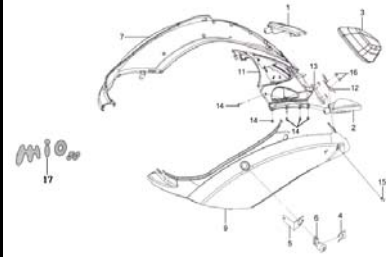

CONTENTS – FRAME GROUP 1

2005/06

**F01 HANDLE COVER
BACK MIRROR**

**F02 STEERING HANDLE
ASSY**

**F03 BODY COVER
TAIL LIGHT**

**F04 FR COVER ASSY.
HEAD LIGHT**

F05 FR. FORK ASSY

**F06 FR UNDER SPOILER
FR R/L WINKER**

**F07 RR. CUSHION
SIDE COVER**

**F08 RR. FENDER
UNDER COVER**

F09 R/L PILLION STEP

F10 FR WHEEL ASSY

F11 RR. WHEEL ASSY

**F12 DOUBLE SEAT
LUGGAGE BOX**