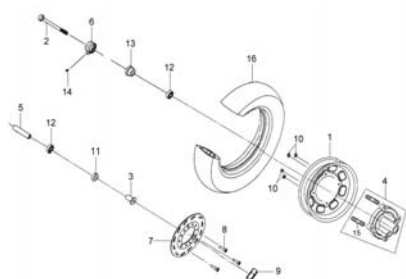

CONTENTS – FRAME GROUP 1

2005/06

**F01 HANDLE COVER
BACK MIRROR**

**F02 STEERING HANDLE
ASSY**

**F03 BODY COVER
TAIL LIGHT**

**F04 FR COVER ASSY.
HEAD LIGHT**

F05 FR. FORK ASSY

**F06 FR UNDER SPOILER
FR R/L WINKER**

**F07 RR. CUSHION
SIDE COVER**

**F08 RR. FENDER
UNDER COVER**

F09 R/L PILLION STEP

F10 FR WHEEL ASSY

F11 RR. WHEEL ASSY

**F12 DOUBLE SEAT
LUGGAGE BOX**