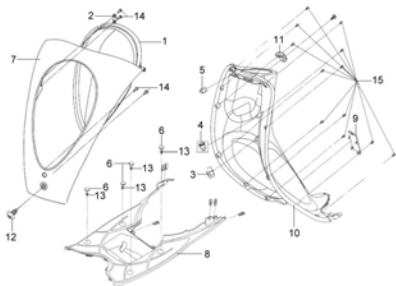

CONTENTS – FRAME GROUP 1

2005/06

**F01 HANDLE COVER
BACK MIRROR**

**F02 STEERING HANDLE
ASSY**

**F03 BODY COVER
TAIL LIGHT**

**F04 FR COVER ASSY.
HEAD LIGHT**

F05 FR. FORK ASSY

**F06 FR UNDER SPOILER
FR R/L WINKER**

**F07 RR. CUSHION
SIDE COVER**

**F08 RR. FENDER
UNDER COVER**

F09 R/L PILLION STEP

F10 FR WHEEL ASSY

F11 RR. WHEEL ASSY

**F12 DOUBLE SEAT
LUGGAGE BOX**