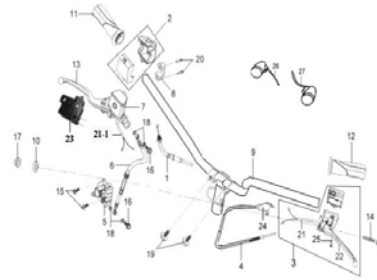

CONTENTS – FRAME GROUP 1

2005/06

**F01 HANDLE COVER
BACK MIRROR**

**F02 STEERING HANDLE
ASSY**

**F03 BODY COVER
TAIL LIGHT**

**F04 FR COVER ASSY.
HEAD LIGHT**

F05 FR. FORK ASSY

**F06 FR UNDER SPOILER
FR R/L WINKER**

**F07 RR. CUSHION
SIDE COVER**

**F08 RR. FENDER
UNDER COVER**

F09 R/L PILLION STEP

F10 FR WHEEL ASSY

F11 RR. WHEEL ASSY

**F12 DOUBLE SEAT
LUGGAGE BOX**