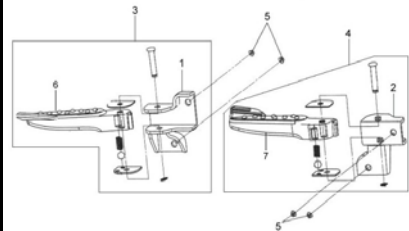

CONTENTS – FRAME GROUP 1

2005/06

**F03 BODY COVER
TAIL LIGHT**