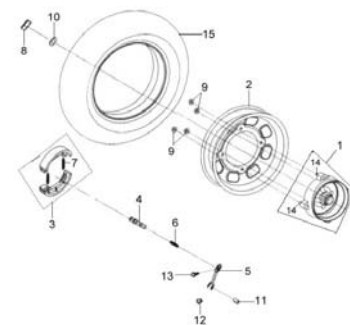

CONTENTS – FRAME GROUP 1

2005/06

**F01 HANDLE COVER
BACK MIRROR**

**F02 STEERING HANDLE
ASSY**

**F03 BODY COVER
TAIL LIGHT**

**F04 FR COVER ASSY.
HEAD LIGHT**

F05 FR. FORK ASSY

**F06 FR UNDER SPOILER
FR R/L WINKER**

**F07 RR. CUSHION
SIDE COVER**

**F08 RR. FENDER
UNDER COVER**

F09 R/L PILLION STEP

F10 FR WHEEL ASSY

F11 RR. WHEEL ASSY

**F12 DOUBLE SEAT
LUGGAGE BOX**