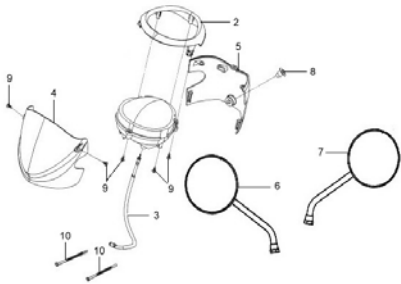

CONTENTS – FRAME GROUP 1

2005/06

**F01 HANDLE COVER
BACK MIRROR**

**F02 STEERING HANDLE
ASSY**

**F03 BODY COVER
TAIL LIGHT**

**F04 FR COVER ASSY.
HEAD LIGHT**

F05 FR. FORK ASSY

**F06 FR UNDER SPOILER
FR R/L WINKER**

**F07 RR. CUSHION
SIDE COVER**

**F08 RR. FENDER
UNDER COVER**

F09 R/L PILLION STEP

F10 FR WHEEL ASSY

F11 RR. WHEEL ASSY

**F12 DOUBLE SEAT
LUGGAGE BOX**