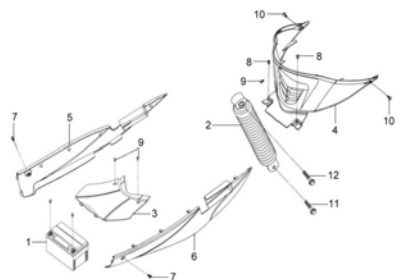

CONTENTS – FRAME GROUP 1

2005/06

**F01 HANDLE COVER
BACK MIRROR**

**F02 STEERING HANDLE
ASSY**

**F03 BODY COVER
TAIL LIGHT**

**F04 FR COVER ASSY.
HEAD LIGHT**

F05 FR. FORK ASSY

**F06 FR UNDER SPOILER
FR R/L WINKER**

**F07 RR. CUSHION
SIDE COVER**

**F08 RR. FENDER
UNDER COVER**

F09 R/L PILLION STEP

F10 FR WHEEL ASSY

F11 RR. WHEEL ASSY

**F12 DOUBLE SEAT
LUGGAGE BOX**