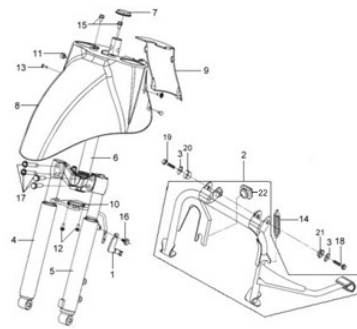

CONTENTS – FRAME GROUP 1

2005/06

**F01 HANDLE COVER
BACK MIRROR**

**F02 STEERING HANDLE
ASSY**

**F03 BODY COVER
TAIL LIGHT**

**F04 FR COVER ASSY.
HEAD LIGHT**

F05 FR. FORK ASSY

**F06 FR UNDER SPOILER
FR R/L WINKER**

**F07 RR. CUSHION
SIDE COVER**

**F08 RR. FENDER
UNDER COVER**

F09 R/L PILLION STEP

F10 FR WHEEL ASSY

F11 RR. WHEEL ASSY

**F12 DOUBLE SEAT
LUGGAGE BOX**