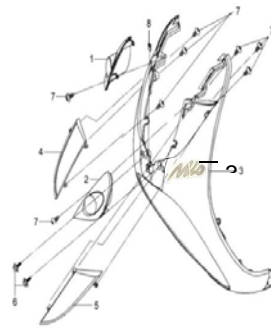

CONTENTS – FRAME GROUP 1

2005/06

**F01 HANDLE COVER
BACK MIRROR**

**F02 STEERING HANDLE
ASSY**

**F03 BODY COVER
TAIL LIGHT**

**F04 FR COVER ASSY.
HEAD LIGHT**

F05 FR. FORK ASSY

**F06 FR UNDER SPOILER
FR R/L WINKER**

**F07 RR. CUSHION
SIDE COVER**

**F08 RR. FENDER
UNDER COVER**

F09 R/L PILLION STEP

F10 FR WHEEL ASSY

F11 RR. WHEEL ASSY

**F12 DOUBLE SEAT
LUGGAGE BOX**