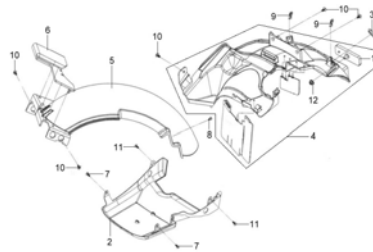

CONTENTS – FRAME GROUP 1

2005/06

**F01 HANDLE COVER
BACK MIRROR**

**F02 STEERING HANDLE
ASSY**

**F03 BODY COVER
TAIL LIGHT**

**F04 FR COVER ASSY.
HEAD LIGHT**

F05 FR. FORK ASSY

**F06 FR UNDER SPOILER
FR R/L WINKER**

**F07 RR. CUSHION
SIDE COVER**

**F08 RR. FENDER
UNDER COVER**

F09 R/L PILLION STEP

F10 FR WHEEL ASSY

F11 RR. WHEEL ASSY

**F12 DOUBLE SEAT
LUGGAGE BOX**