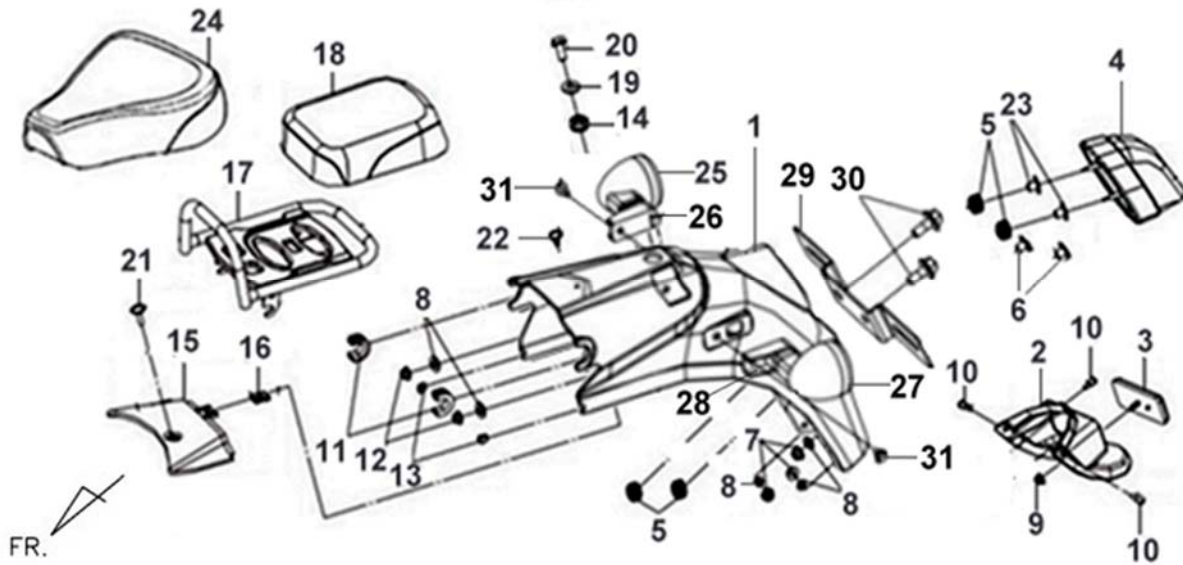

Pictures reference only

PARTS NUMBER	DESCRIPTION	QTY	EFFECTIVE DATE
1	80100-MKK-000-FR	RR. FENDER (BU-2957C)	1
1	80100-MKK-000-KB	RR. FENDER (BK-001C)	1
1	80100-MKK-000-RE	RR. FENDER R-4CA	1
1	80100-MKK-000-XA	RR. FENDER R-451	1
2	80110-MKK-000	RR FENDER MUDGUARD	1
3	33741-MKS-000	REFLEX REFLECTOR	1
4	33700-MKS-000	TAIL LIGHT ASSY.	1
4-1	33702-MKS-000	TATL LIGHT LENS	1
4-2	34906-MKU-000	TAIL LIGHT BULB 12V21/5W	1
5	64304-X01-000	FR.COVER RUBBER	2
6	64306-MKS-000	LICENES BRKT COLLAR	2
7	94050-04080	FLANGE NUT 4MM	1
8	94101-06700	PLAIN WASHER 6MM	4
9	94050-06080	FLANGE NUT 6MM	2
10	90300-GB0-900	MUDGUARD SET BOLT	1
11	80107-GB4-680	RR. FENDER SET RUB.	2
12	94050-06080	FLANGE NUT 6MM	2
13	80104-GB4-680	RR. FENDER RUB.	2
14	17613-362-010	FUEL TANK RR. CUSHION	1
15	80130-MKK-000-FR	BODY UP. GARNISH (BU-2957C)	1
15	80130-MKK-000-KB	BODY UP. GARNISH (BK-001C)	1
15	80130-MKK-000-RE	BODY UP. GARNISH (R-4CA)	1

Pictures reference only

PARTS NUMBER		DESCRIPTION	QTY	EFFECTIVE DATE	
15	80130-MKK-000-XA	BODY UP. GARNISH R-451	1		
16	90677-M9Q-000	N/A CLIP NUT 5MMX0.8	1		
17	81200-MKS-000-FR	LUGGAGE CARRIER BU-2957C	1		
17	81200-MKS-000-KB	LUGGAGE CARRIER BK-001C	1		
17	81200-MKS-000-RE	LUGGAGE CARRIER R-4CA	1		
17	81200-MKS-000-XA	LUGGAGE CARRIER R-451	1		
18	77300-MKK-010-T4	PILLION SEAT	1		
18	77300-MKK-010-T5	PILLION SEAT COMP(W/BK/W)	1		
19	90136-428-870	TANK SET WASHER	1		
20	95801-06012-08	FLANGE BOLT 6X12	1		
21	93891-05016-08	WASHER SCREW 5X16	1		
22	93891-05012-07	WASHER SCREW 5X12	1		
23	33711-MKK-000	TAIL LIGHT COLLAR	2		
24	77100-MKK-010-T4	SEAT COMP.(W/COFFEE/W)	1		
24	77100-MKK-010-T5	SEAT COMP. ( W/BK/W)	1		
25	33600-MKS-000	RR. RH. WINKER ASSY.	1		
25	<b>33600-MKS-010</b>	RR. RH. WINKER ASSY	1	2012/3/1	N
25-1	33402-TAW-900	WINKER LENS	1		
25-2	34905-M70-000	WINKER BULB RR 12V10W(E)	1		
26	33601-MKS-000	RR. RH. WINKER STAY	1		
27	33650-MKS-000	RR. LH. WINKER ASSY	1		
27	<b>33650-MKS-010</b>	RR. LH. WINKER ASSY	1	2012/3/1	N