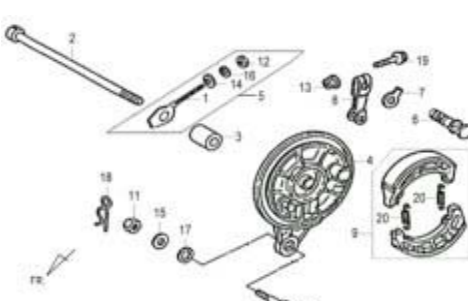

# CONTENTS—FRAME GROUP 1

F01

HEAD LIGHT & HANDLE

F02

CABLE BACK MIRROR

F03

FR. FENDER A ASSY

F04

FRAME BODY

F05

FR. FORK SET

F06

FR. WHEEL

F07

RR. WHEEL

F08

RR. BRAKE PANEL

F09

SEAT & RR. FENDER

F10

FUEL TANK

F11

EXH. MUFFLER

F12