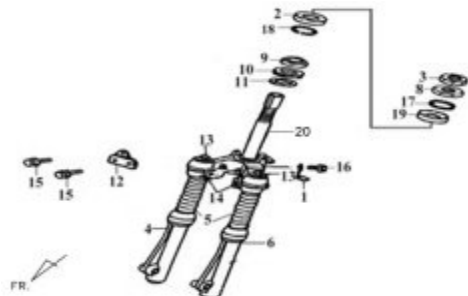

# CONTENTS—FRAME GROUP 1

F01

HEAD LIGHT & HANDLE

F02

CABLE BACK MIRROR

F03

FR. FENDER A ASSY

F04

FRAME BODY

F05

FR. FORK SET

F06

FR. WHEEL

F07

RR. WHEEL

F08

MAIN STAND BRAKE PEDAL