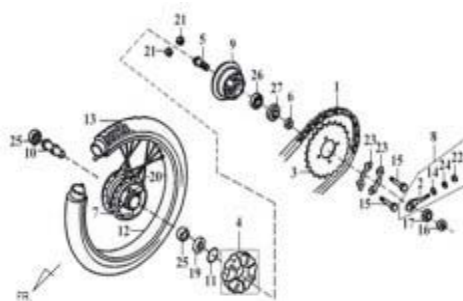

# CONTENTS—FRAME GROUP 1

F01

HEAD LIGHT & HANDLE

F02

CABLE BACK MIRROR

F03

FR. FENDER A ASSY

F04

FRAME BODY

F05

FR. FORK SET

F06

FR. WHEEL

F07

RR. WHEEL

F08