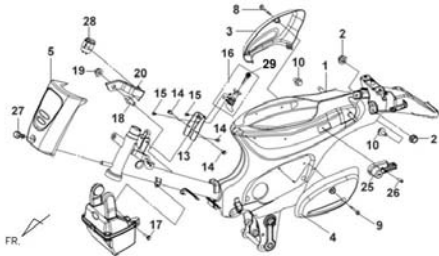

# CONTENTS—FRAME GROUP 1

F01

HEAD LIGHT & HANDLE

F02

CABLE BACK MIRROR

F03

FR. FENDER A ASSY

F04

FRAME BODY

F05

FR. FORK SET

F06

FR. WHEEL

F07

RR. WHEEL

F08

MAIN STAND BRAKE PEDAL