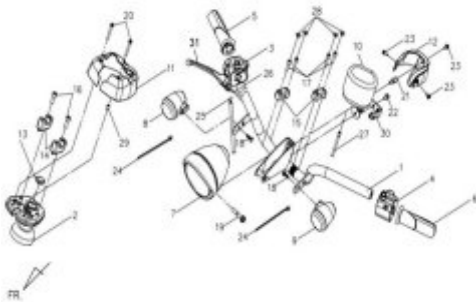

# CONTENTS—FRAME GROUP 1

F01

HEAD LIGHT & HANDLE

F02

CABLE BACK MIRROR

F03

FR. FENDER A ASSY

F04

FRAME BODY

F05

FR. FORK SET

F06

FR. WHEEL

F07

RR. WHEEL

F08

MAIN STAND BRAKE PEDAL