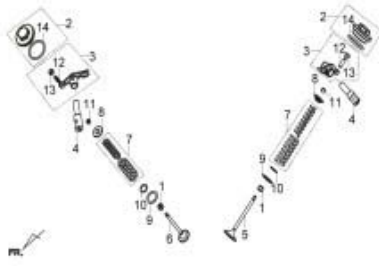

# CONTENTS—ENGINE GROUP 1

E01

CYLINDER HEAD ASSY

E02

INLET/EXHAUST VALVE

E03

CAM SHAFT & CAM CHAIN

E04

TENSIONER CAM CHAIN

E05

CYLINDER SET

E06

FLYWHEEL ASSY

E07

L. CRANK CASE COVER

E08

R. CRANK CASE COVER

E09

OIL PUMP ASSY

E10

CLUTCH CENTER ASSY

E11

CRANK SHAFT COMP

E12

GEAR SHIFT SPINDLE ASSY