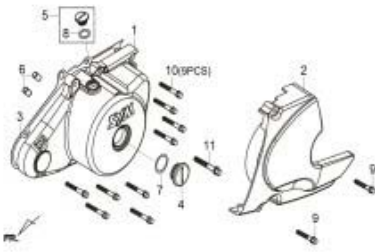

# CONTENTS—ENGINE GROUP 1

E01

CYLINDER HEAD ASSY

E02

INLET/EXHAUST VALVE

E03

CAM SHAFT & CAM CHAIN

E04

TENSIONER CAM CHAIN

E05

CYLINDER SET

E06

FLYWHEEL ASSY

E07

L. CRANK CASE COVER

E08

R. CRANK CASE COVER

E09

OIL PUMP ASSY

E10

CLUTCH CENTER ASSY

E11

CRANK SHAFT COMP

E12