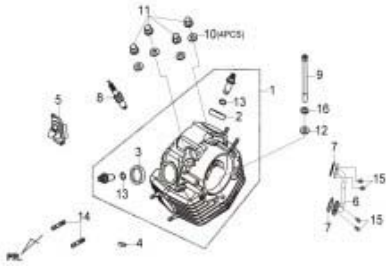

# CONTENTS—ENGINE GROUP 1

E01

CYLINDER HEAD ASSY

E02

INLET/EXHAUST VALVE

E03

CAM SHAFT & CAM CHAIN

E04

TENSIONER CAM CHAIN

E05

CYLINDER SET

E06

FLYWHEEL ASSY

E07

L. CRANK CASE COVER

E08

R. CRANK CASE COVER

E09

OIL PUMP ASSY

E10

CLUTCH CENTER ASSY

E11

CRANK SHAFT COMP

E12