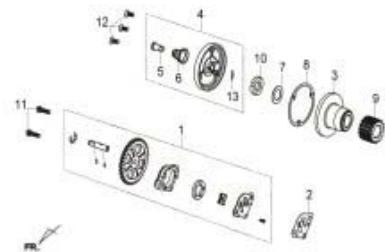

# CONTENTS—ENGINE GROUP 1

E01

CYLINDER HEAD ASSY

E02

INLET/EXHAUST VALVE

E03

CAM SHAFT & CAM CHAIN

E04

TENSIONER CAM CHAIN

E05

CYLINDER SET

E06

FLYWHEEL ASSY

E07

L. CRANK CASE COVER

E08

R. CRANK CASE COVER

E09

OIL PUMP ASSY

E10

CLUTCH CENTER ASSY

E11

CRANK SHAFT COMP

E12