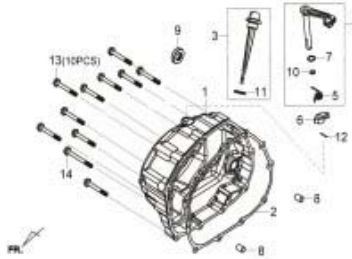

# CONTENTS—ENGINE GROUP 1

E01

CYLINDER HEAD ASSY

E02

INLET/EXHAUST VALVE

E03

CAM SHAFT & CAM CHAIN

E04

TENSIONER CAM CHAIN

E05

CYLINDER SET

E06

FLYWHEEL ASSY

E07

L. CRANK CASE COVER

E08

R. CRANK CASE COVER

E09

OIL PUMP ASSY

E10

CLUTCH CENTER ASSY

E11

CRANK SHAFT COMP

E12