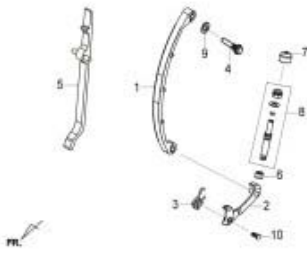

# CONTENTS—ENGINE GROUP 1

E01

CYLINDER HEAD ASSY

E02

INLET/EXHAUST VALVE

E03

CAM SHAFT & CAM CHAIN

E04

TENSIONER CAM CHAIN

E05

CYLINDER SET

E06

FLYWHEEL ASSY

E07

L. CRANK CASE COVER

E08

R. CRANK CASE COVER

E09

OIL PUMP ASSY

E10

CLUTCH CENTER ASSY

E11

CRANK SHAFT COMP

E12

GEAR SHIFT SPINDLE ASSY