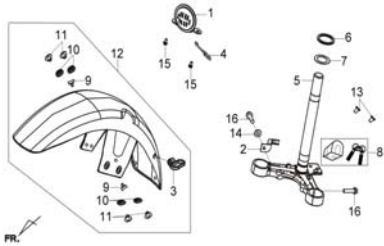

CONTENTS—FRAME GROUP 1

F01

HEAD LIGHT ASSY

F02

METER SET

F03

FR/RR. WINKER ASSY

F04

TAIL LIGHT SET

F05

STEERING HANDLE

F06

FR. MASTER CYLINDER ASSY

F07

STRG STEM & FR. FENDER

F08