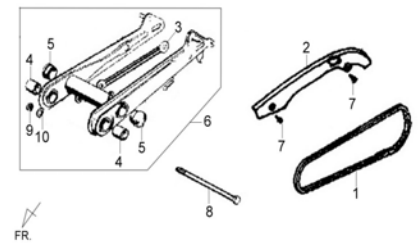

CONTENTS—FRAME GROUP 1

F01

HEAD LIGHT ASSY

F02

METER SET

F03

FR/RR. WINKER ASSY

F04

TAIL LIGHT SET

F05

STEERING HANDLE

F06

FR. MASTER CYLINDER ASSY

F07

STRG STEM & FR. FENDER

F08

FR. WHEEL

F09

RR. FORK & CHAIN CASE

F10

RR. WHEEL

F11

RR. FENDER

F12