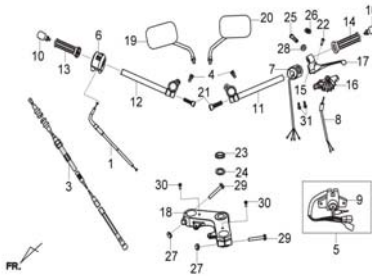

CONTENTS—FRAME GROUP 1

F01

HEAD LIGHT ASSY

F02

METER SET

F03

FR/RR. WINKER ASSY

F04

TAIL LIGHT SET

F05

STEERING HANDLE

F06

FR. MASTER CYLINDER ASSY

F07

STRG STEM & FR. FENDER

F08

FR. WHEEL

F09

RR. FORK & CHAIN CASE

F10

RR. WHEEL

F11

RR. FENDER

F12