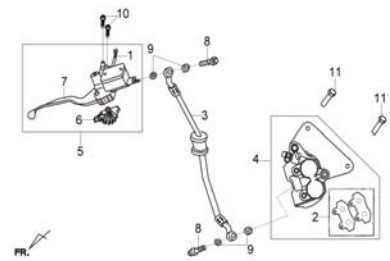

CONTENTS—FRAME GROUP 1

F01

HEAD LIGHT ASSY

F02

METER SET

F03

FR/RR. WINKER ASSY

F04

TAIL LIGHT SET

F05

STEERING HANDLE

F06

FR. MASTER CYLINDER ASSY

F07

STRG STEM & FR. FENDER

F08

FR. WHEEL

F09

RR. FORK & CHAIN CASE

F10

RR. WHEEL

F11

RR. FENDER

F12