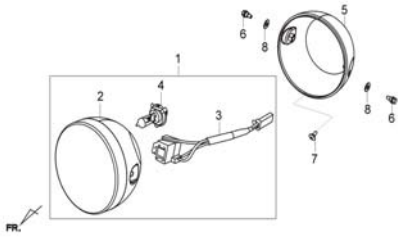

CONTENTS—FRAME GROUP 1

F01

HEAD LIGHT ASSY

F02

METER SET

F03

FR/RR. WINKER ASSY

F04

TAIL LIGHT SET

F05

STEERING HANDLE

F06

FR. MASTER CYLINDER ASSY

F07

STRG STEM & FR. FENDER

F08