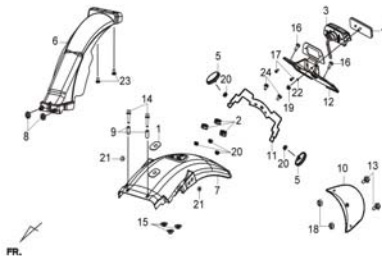

CONTENTS—FRAME GROUP 1

F01

HEAD LIGHT ASSY

F02

METER SET

F03

FR/RR. WINKER ASSY

F04

FR. WHEEL

F09

RR. FORK & CHAIN CASE

F10

RR. WHEEL

F11

RR. FENDER

F12