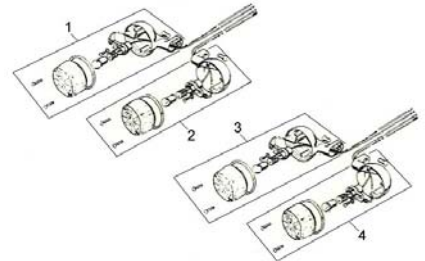

CONTENTS—FRAME GROUP 1

F01

HEAD LIGHT ASSY

F02

METER SET

F03

FR/RR. WINKER ASSY

F04