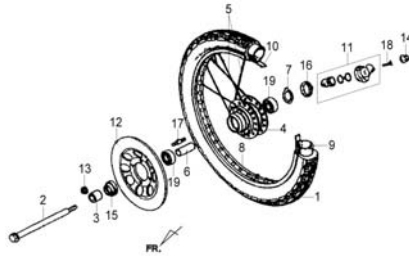

CONTENTS—FRAME GROUP 1

F01

HEAD LIGHT ASSY

F02

METER SET

F03

FR/RR. WINKER ASSY

F04

TAIL LIGHT SET

F05

STEERING HANDLE

F06

FR. MASTER CYLINDER ASSY

F07

STRG STEM & FR. FENDER

F08

FR. WHEEL

F09

RR. FORK & CHAIN CASE

F10

RR. WHEEL

F11

RR. FENDER

F12