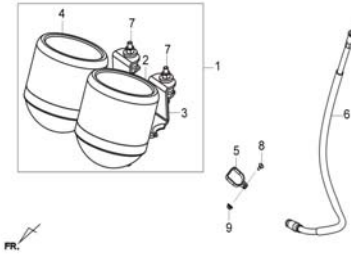

CONTENTS—FRAME GROUP 1

F01

HEAD LIGHT ASSY

F02

METER SET

F03

FR/RR. WINKER ASSY

F04