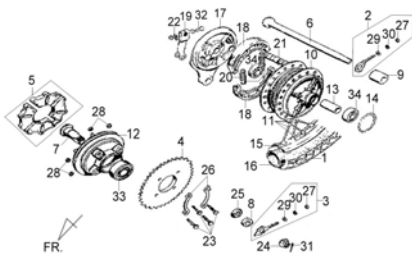

CONTENTS—FRAME GROUP 1

F01

HEAD LIGHT ASSY

F02

METER SET

F03

FR/RR. WINKER ASSY

F04

FR. WHEEL

F09

RR. FORK & CHAIN CASE

F10

RR. WHEEL

F11

RR. FENDER

F12